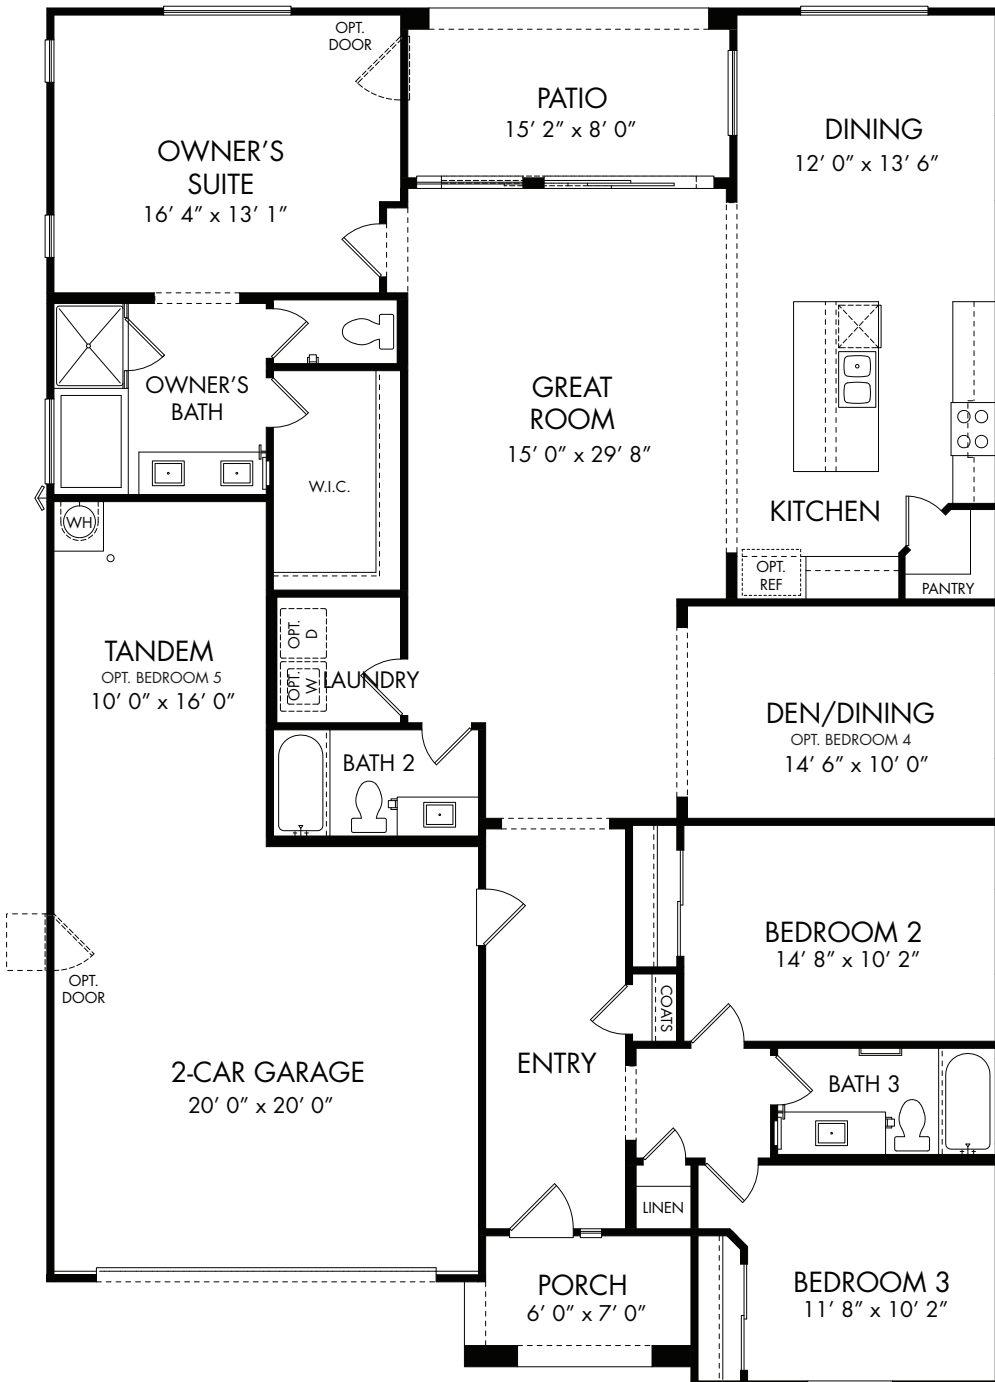

2,046-2,214 Sq. Ft. | 3 Bedrooms | 3 Baths | 3-Bay Tandem Garage

OPT. 1280 MULTI-SLIDE

OPT. BEDROOM 4

OPT. WALK-IN SHOWER

OPT. BEDROOM 5

2,046-2,214 Sq. Ft. | 3 Bedrooms | 3 Baths | 3-Bay Tandem Garage

ELEVATION A