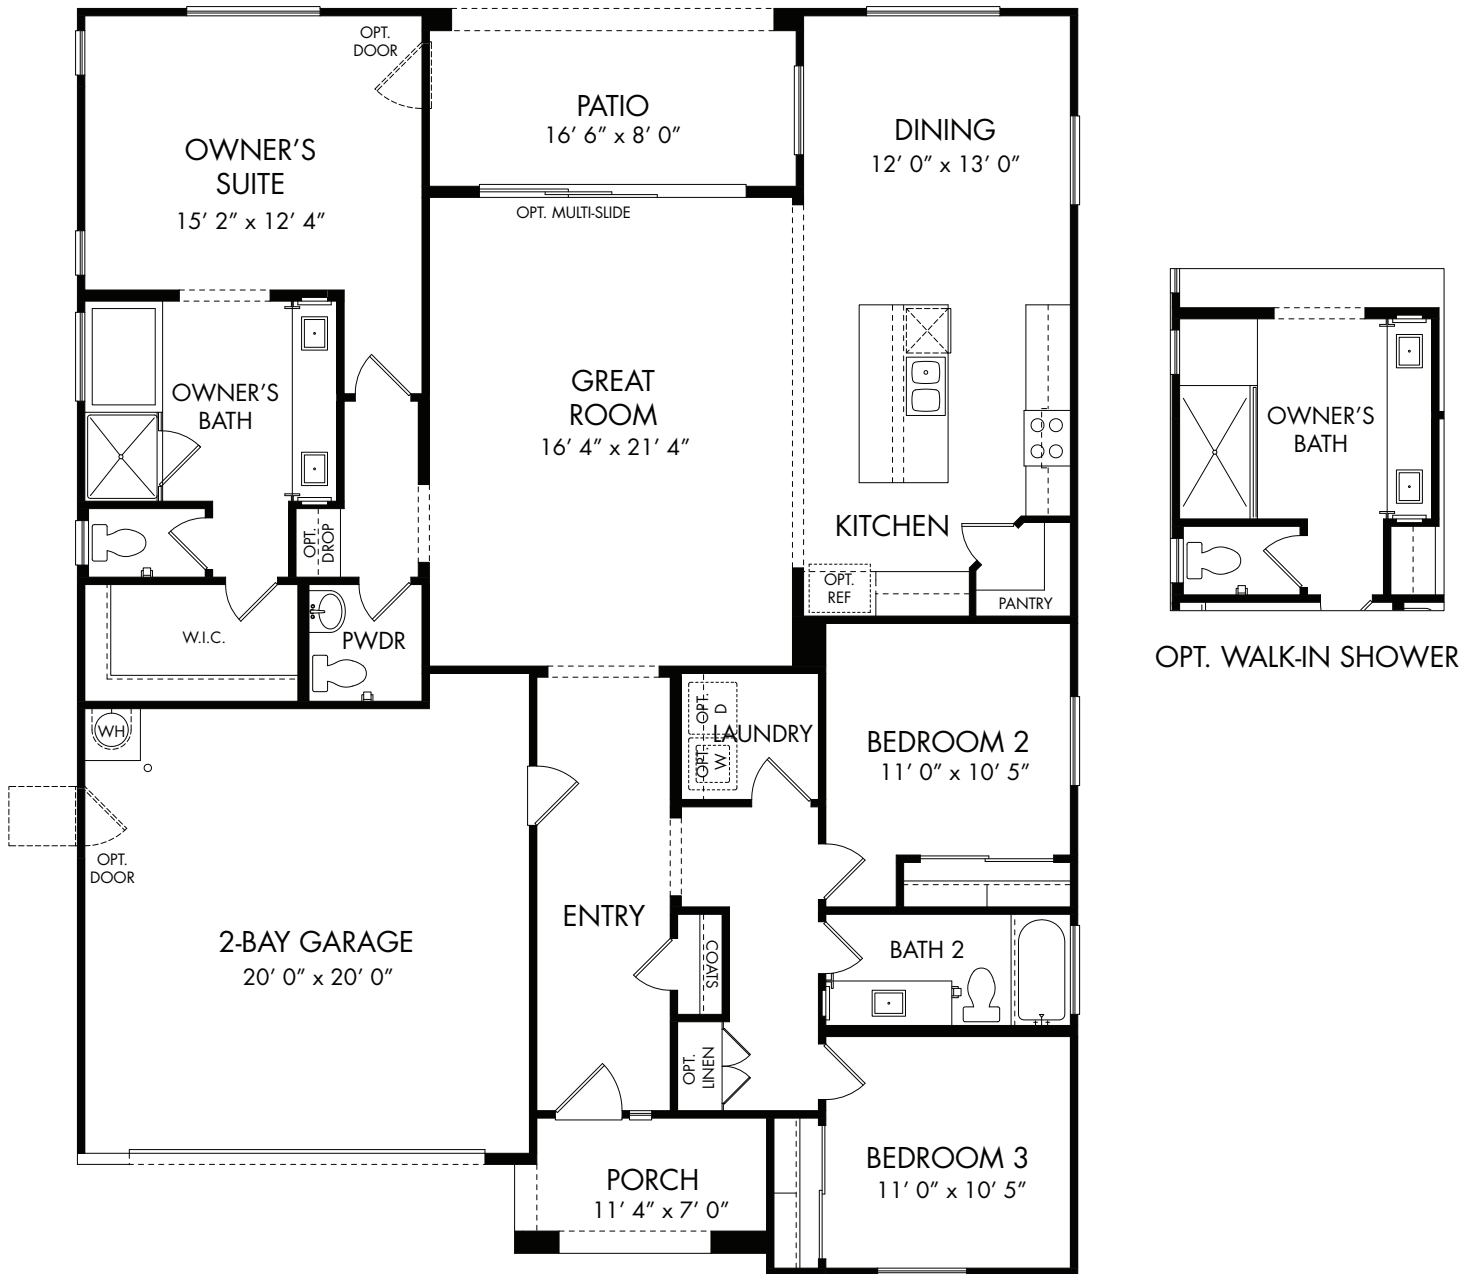

1,832 Sq. Ft. | 3 Bedrooms | 2 Baths | 2-Bay Garage

1,832 Sq. Ft. | 3 Bedrooms | 2 Baths | 2-Bay Garage

ELEVATION A

ELEVATION B

ELEVATION C

CAMPANA TRAILS | GLENDALE, ARIZONA | LANTANAHOMES.COM