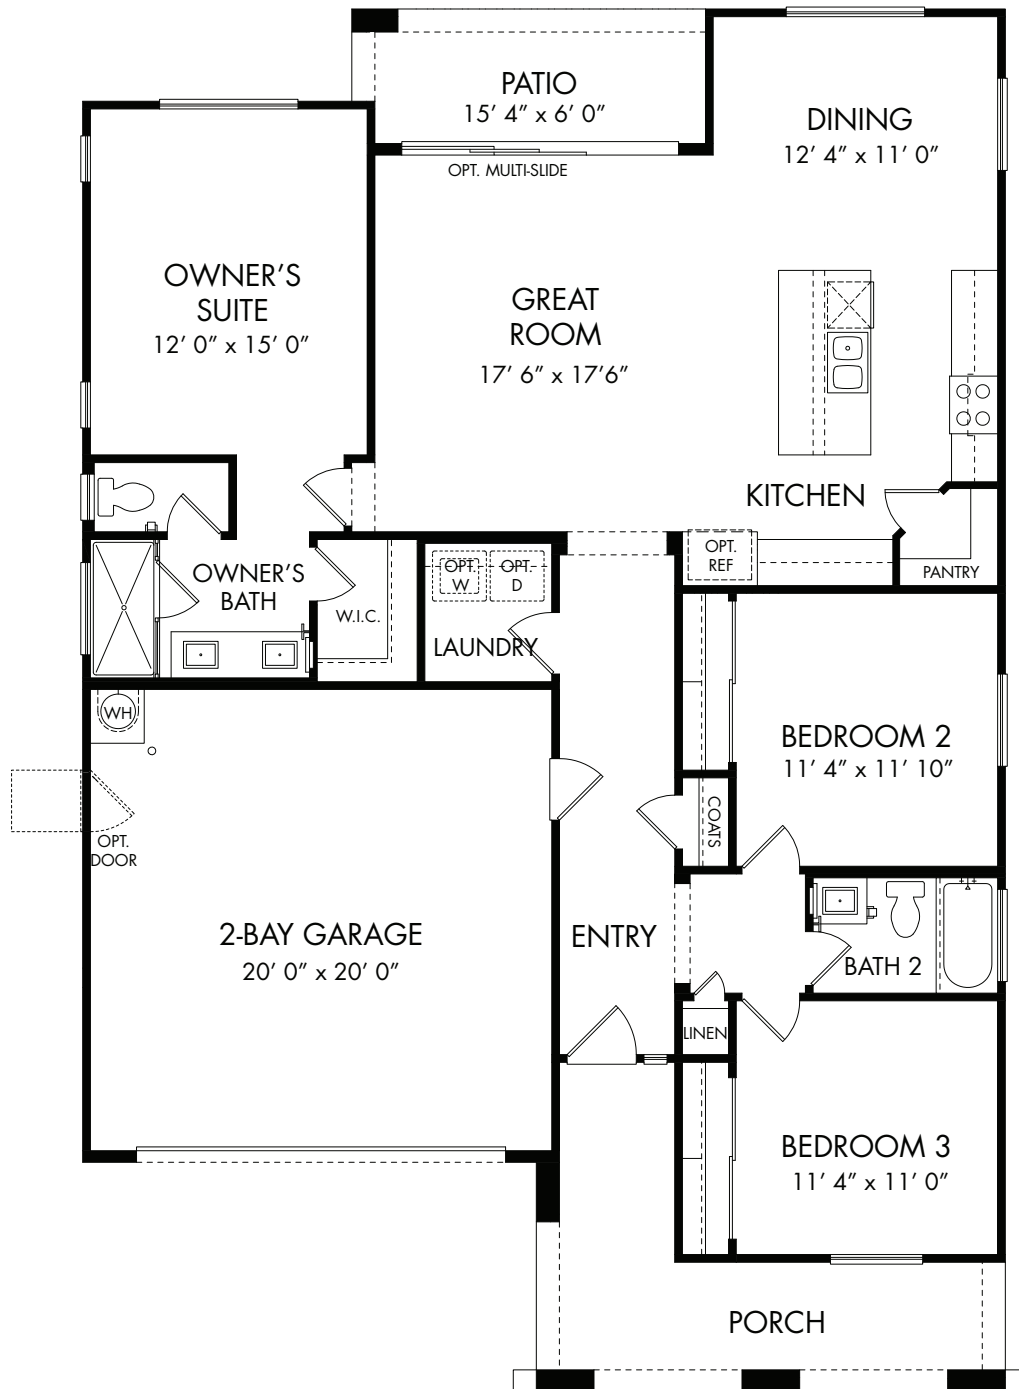

1,488 Sq. Ft. | 3 Bedrooms | 2 Baths | 2-Bay Garage

1,488 Sq. Ft. | 3 Bedrooms | 2 Baths | 2-Bay Garage

ELEVATION A

ELEVATION B

ELEVATION C

CAMPANA TRAILS | GLENDALE, ARIZONA | LANTANAHOMES.COM