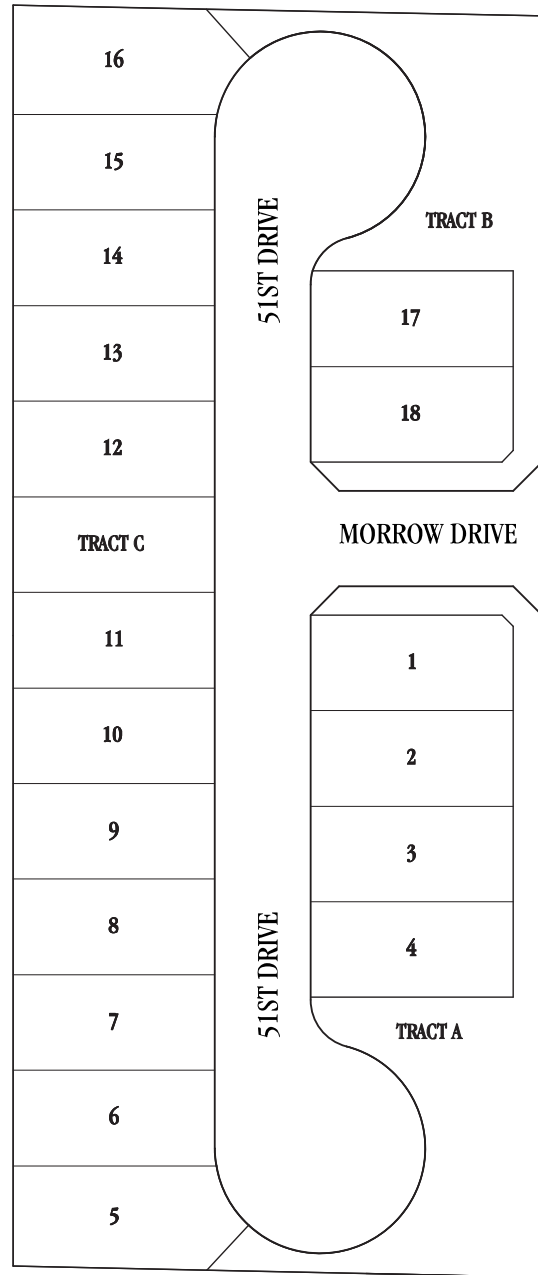

DEER VALLEY VILLAS

LOT #	AREA (SQ. FT)
LOT 1	5282
LOT 2	5300
LOT 3	5300
LOT 4	5300
LOT 5	6022
LOT 6	5274
LOT 7	5272
LOT 8	5272
LOT 9	5272
LOT 10	5272
LOT 11	5272
LOT 12	5272
LOT 13	5273
LOT 14	5273
LOT 15	5278
LOT 16	6317
LOT 17	5297
LOT 18	5282

51ST AVENUE